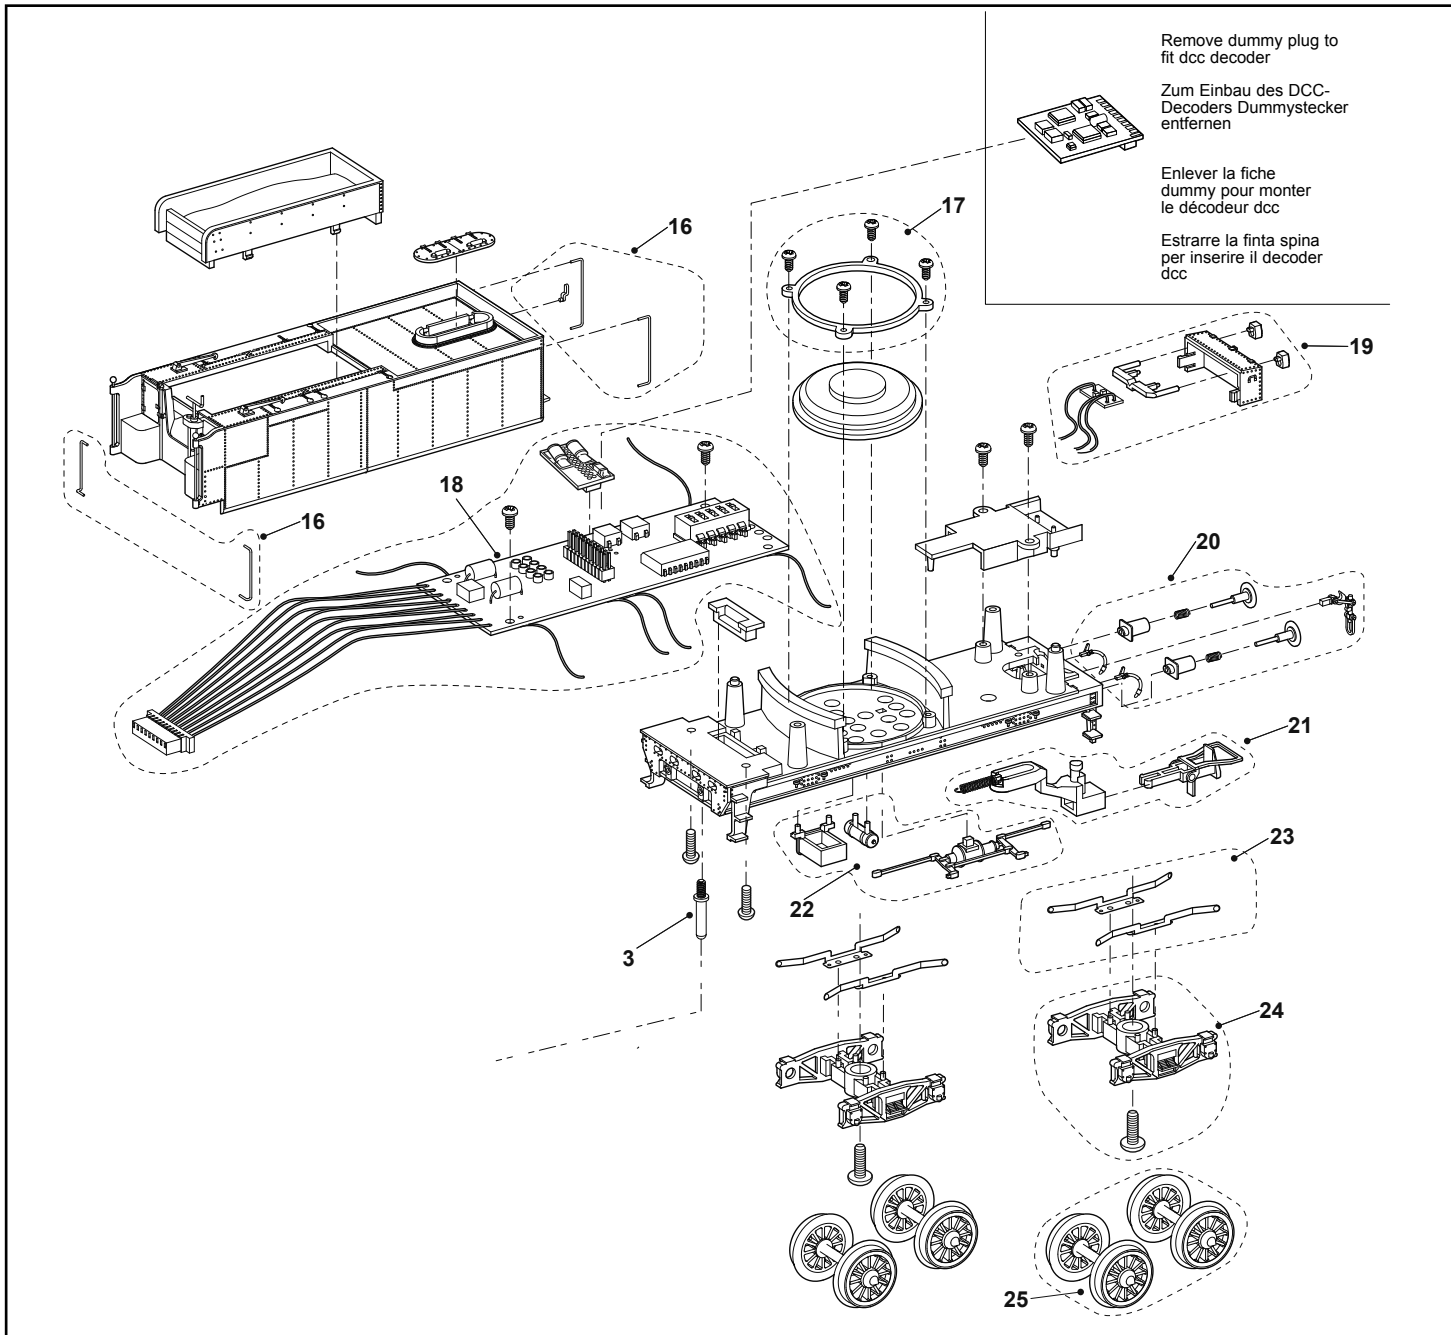

LISTA RICAMBI / ERSATZTEILLISTE / LIST OF SPARES

N° di parte Art.Nr. Item No.	Descrizione Bezeichnung Description	Unità Einheit Unit	HR2275 HR2276
---	---	---	---
1	Zurüstteile für Pufferbohle Additional parts for buffer beam	1	HR2275/1
2	Set accessori Diverse Zurüstteile Accessories (pump, pipes etc.)	1	HR2275/2
3	Lok-Tender-Kupplung Coupler between loco and tender	1	HR2275/3
4	Motore Motor Motor	1	HR2275/4
5	---	---	---
5	Kuppelstangen Connection rods	1	HR2275/5
6	---	---	---
6	Frontlampen inkl. Platine Front lanterns with light PCB	1	HR2275/6
7	Ingranaggi ed assi Zahnräder inkl. Achsen Gears and axles	1	HR2275/7
8	Set ruote Treib- und Kuppelräder Driving wheels	1	HR2275/8
9	Pneumatici Trazione Haftreifen Bandage d'adhérence	2	HR2275/9
10	---	---	---
10	Vorlaufachse inkl. Gestell Pony axle incl. Pony truck	1	HR2275/10
11	---	---	---
11	Bremsgestänge inkl. Stromabnahmekontakte Bogie base with Pick ups	1	HR2275/11
12	---	---	---
12	Führerhausboden Cabin base	1	HR2275/12
13	---	---	---
13	Zylinderblock Pistons	1	HR2275/13
14	---	---	---
14	Treibstangen und Steuerung Driving rods and gear	1	HR2275/14
15	---	---	---
15	Spartanieve Schneepflug Snow plough	1	HR2275/15