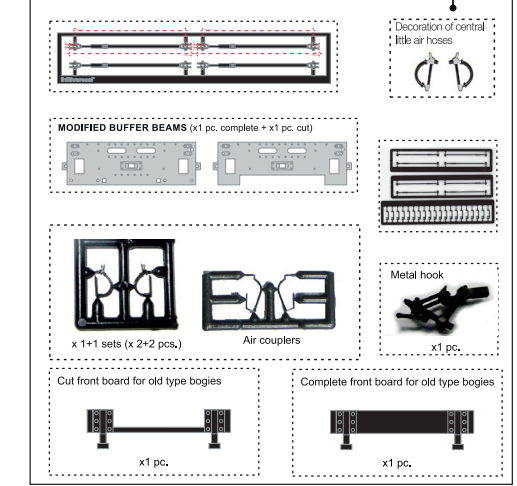

ACCESSORY BAG 2

HORNBY HOBBIES LTD
3rd Floor - The Gateway, Innovation Way, Discovery Park,
SANDWICH, Kent, CT13 9FF
United Kingdom

DE +49 8921094551
Customerservices.de@hornby.com
Technicalservices.de@hornby.com

IT +39 0687501292
Customerservices.it@hornby.com
Technicalservices.it@hornby.com

UK +44 (0)1843 233525
Customerservices.uk@hornby.com
Technicalservices.uk@hornby.com