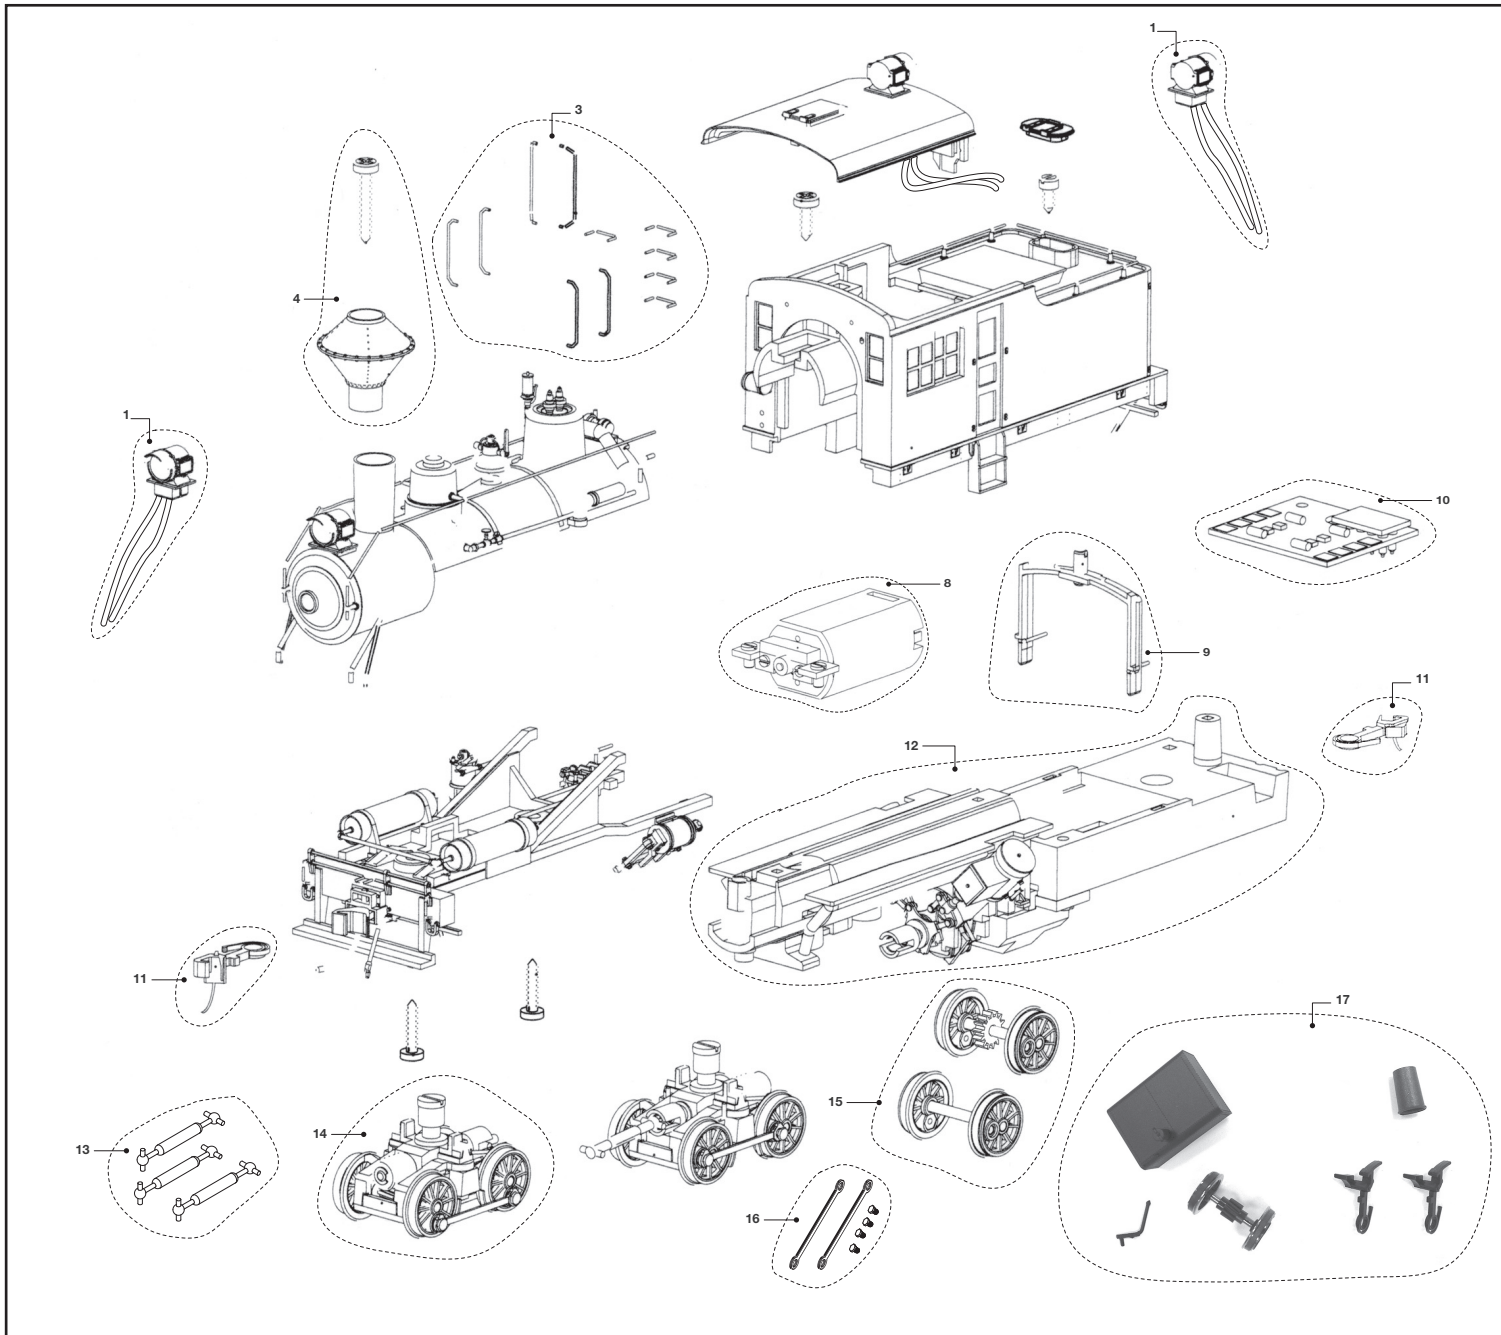

LISTA RICAMBI / ERSATZTEILLISTE / LIST OF SPARES

Numero Number	Descrizione Bezeichnung Description	N° di ricambi Ersatzteil-Nr. Spare part ref.
1	Luci Scheinwerfer Headlamps	HR2880 HR2881/82/83 HR2609/01 HR2409/01
3	Corrimano Handläufe Handrails	HR2409/03
4	Camino Schornstein Chimney	HR2880 HR2881 HR2882 HR2883 HR2880/04 HR2881/04 HR2882/04 HR2883/04
8	Motore Motor Motor	HR2409/08
9	Supporto Träger Support	HR2409/09
10	Scheda Principale a circuiti Stampati Hauptleiterplatte Main PCB	HR2409/10
11	Confezione Attacco Kupplungssatz Coupling Pack	HR2409/11
12	Carrozzeria con gruppo cilindri Rahmen mit Zylinder Frame with valve gear	HR2880 HR2881/82 HR2883 HR2409/12 HR2881/12 HR2883/12
13	Albero cardanico Kardanwellen Cardan shafts	HR2409/13
14	Carrello folle completo Drehgestell, komplett Driven bogie, complete	HR2880/81/83 HR2882 HR2409/14 HR2882/14
15	Set ruote folli Radsätze Wheel set	HR2409/15
16	Set bielle Kuppelstangen Connection rods	HR2409/16
17	Set aggiuntivi Zurüstbeutel komplett Accessories bag	HR2880/81/83 HR2882 HR2409/17 HR2882/17

Digital decoder installation